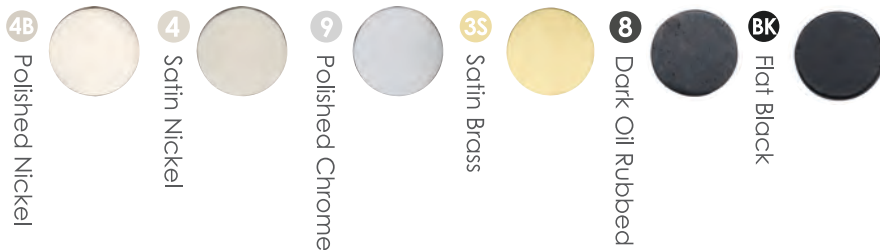

Length: 5 1/8"

Stocked Finishes:

Special Order Finishes:

NEW DOOR LEVERS - BRASS

3640 Noah Lever

Length: 5 ³/₁₆"

4545 Mason Lever

Length: 5 ⁵/₈"

Stocked Finishes:

Special Order Finishes:

NEW DOOR LEVERS - BRASS

2024 Pricing

Rose	Lever	Function	Code	Price Group B	Price Group C	Finish
BA Rose (Exposed)  BC Rose (Exposed)  BL Rose (Exposed)  BR Rose (Exposed) 	<p>Price Group B Lucas (1940) Bauhaus Miter (2270) Mason (4545) Noah (3640)</p> <p>Price Group C Hammered Bauhaus (1253) Grace (4940)</p>	Tubular Passage	30	\$234	\$276	<p>Stocked Finishes Satin Nickel (4) Flat Black (BK) Dark Oil Rubbed (8) Polished Chrome (9) Polished Nickel (4B) Satin Brass (3S)</p> <p>Made to Order Finishes (2) Polished Brass (3) Burnished Brass (BB) Unlacq Brass (3U)</p>
		Tubular Privacy	20	\$234	\$276	
		Single Dummy	40	\$117	\$138	
		Full Dummy	42	\$234	\$276	
Tubular Passage		30	\$286	\$320		
Tubular Privacy		20	\$286	\$320		
Single Dummy		40	\$143	\$160		
Full Dummy		42	\$286	\$320		
Tubular Passage		30	\$286	\$320		
Tubular Privacy		20	\$286	\$320		
Single Dummy		40	\$143	\$160		
Full Dummy		42	\$286	\$320		
UB Plate (Exposed)  Handing not required for passage and privacy sets	Tubular Passage	30	\$234	\$276		
	Tubular Privacy	20	\$234	\$276		
	Single Dummy	40	\$117	\$138		
SQ Plate (Exposed)  Handing not required for passage and privacy sets	Tubular Passage	30	\$234	\$276		
	Tubular Privacy	20	\$234	\$276		
	Single Dummy	40	\$117	\$138		