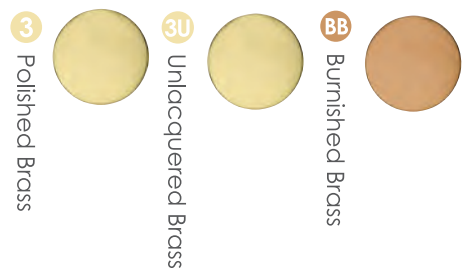

Ashley Norton

ARCHITECTURAL HARDWARE

DOOR LEVERS

2024 Pricing

NEW DOOR LEVERS - BRASS

4940 Grace Lever

Length: 5 1/8"

1253 Hammered Bauhaus Lever

Length: 5"

Stocked Finishes:

Special Order Finishes:

NEW DOOR LEVERS - BRASS

NEW DOOR LEVERS - BRASS

2270 Bauhaus Mitre Lever

Length: 5"

1940 Lucas Lever

Length: 5 1/8"

Stocked Finishes:

Special Order Finishes:

NEW DOOR LEVERS - BRASS

3640 Noah Lever

Length: 5 ³/₁₆"

4545 Mason Lever

Length: 5 ⁵/₈"

Stocked Finishes:

Special Order Finishes:

NEW DOOR LEVERS - BRASS

2024 Pricing

Rose	Lever	Function	Code	Price Group B	Price Group C	Finish
BA Rose (Exposed)  BC Rose (Exposed)  BL Rose (Exposed)  BR Rose (Exposed) 	<p>Price Group B Lucas (1940) Bauhaus Miter (2270) Mason (4545) Noah (3640)</p> <p>Price Group C Hammered Bauhaus (1253) Grace (4940)</p>	Tubular Passage	30	\$234	\$276	<p>Stocked Finishes Satin Nickel (4) Flat Black (BK) Dark Oil Rubbed (8) Polished Chrome (9) Polished Nickel (4B) Satin Brass (3S)</p> <p>Made to Order Finishes (2) Polished Brass (3) Burnished Brass (BB) Unlacq Brass (3U)</p>
		Tubular Privacy	20	\$234	\$276	
		Single Dummy	40	\$117	\$138	
		Full Dummy	42	\$234	\$276	
Tubular Passage		30	\$286	\$320		
Tubular Privacy		20	\$286	\$320		
Single Dummy		40	\$143	\$160		
Full Dummy		42	\$286	\$320		
Tubular Passage		30	\$286	\$320		
Tubular Privacy		20	\$286	\$320		
Single Dummy		40	\$143	\$160		
Full Dummy		42	\$286	\$320		
UB Plate (Exposed)  Handing not required for passage and privacy sets	Tubular Passage	30	\$234	\$276		
	Tubular Privacy	20	\$234	\$276		
	Single Dummy	40	\$117	\$138		
SQ Plate (Exposed)  Handing not required for passage and privacy sets	Tubular Passage	30	\$234	\$276		
	Tubular Privacy	20	\$234	\$276		
	Single Dummy	40	\$117	\$138		