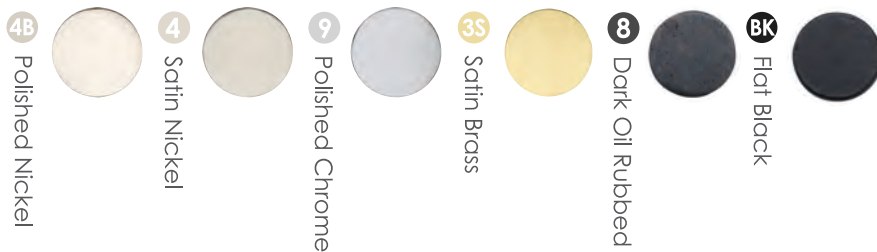

Stocked Finishes: